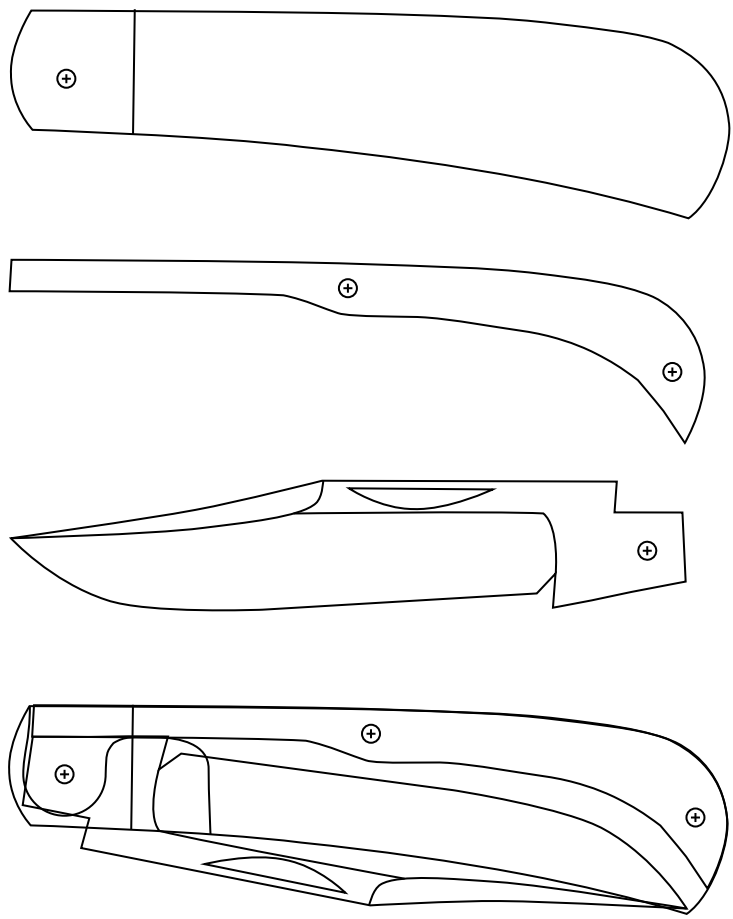

0 1 2 3 4 5 6 7

1 2 3 4 5 6 7 8 9 10 11

	Knifepoint
MODIFIED LANNY/BACKPOCKET	
Layer: All	
2025-03-14	3.75 x 4.71 (in)